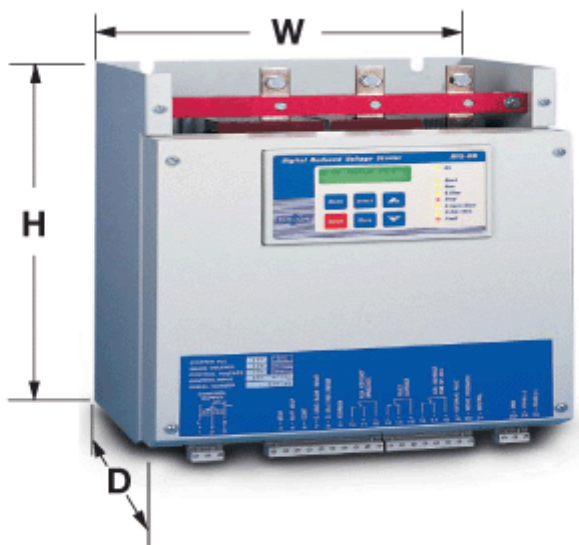

Data Sheet

Article number: 761542150
Description: Softstarter RVS-DN 2150
1250kW 2150A 3x400V IP00 Digital

Measures

D	= 392.0
Description	= Size F
H	= 1300.0
W	= 750.0
Weight	= 240.00